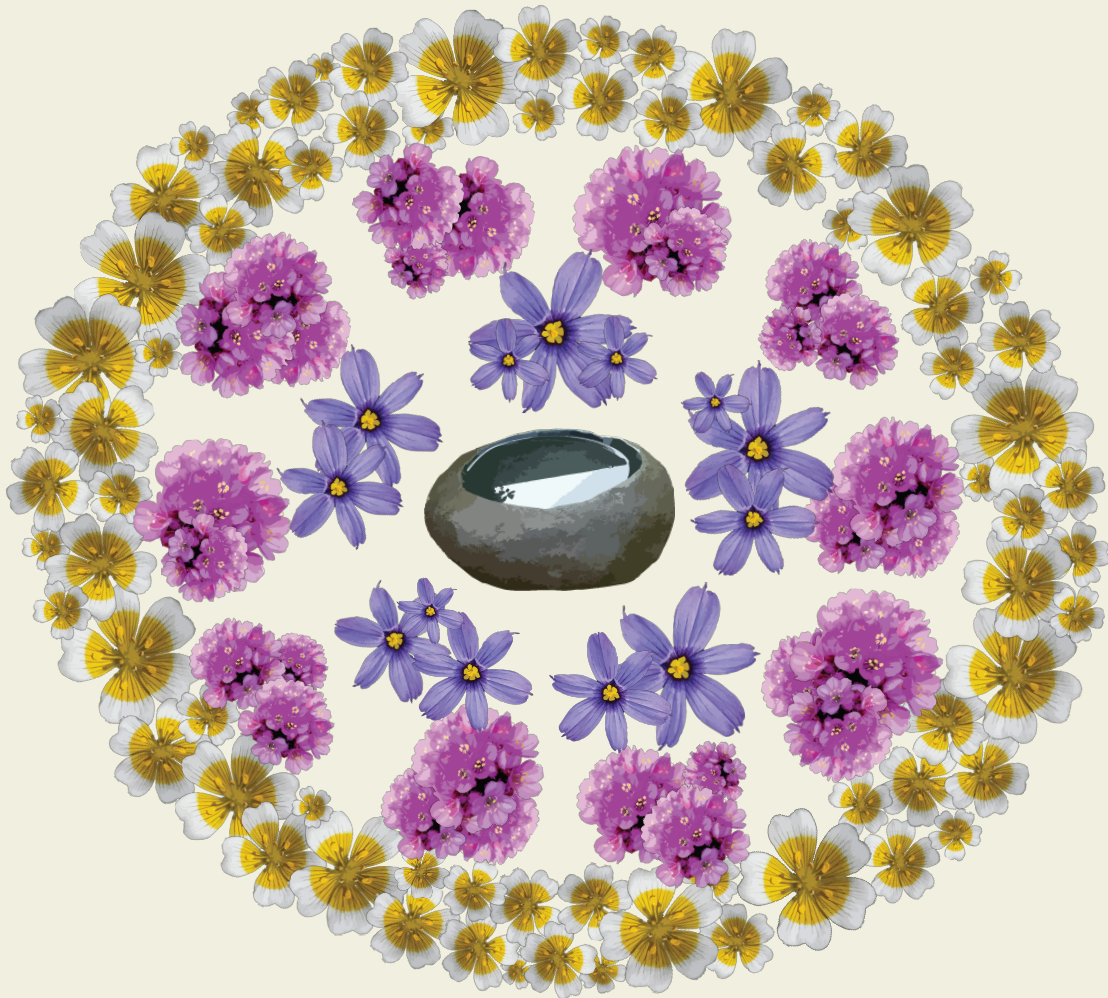

# PATIO

dimensions: 5' x 4.5'

key:

Blue-eyed Grass  
(5) 1 gallon

Meadowfoam  
(2) seed packs

Sea Thrift  
(10) 1 gallon

stone basin  
10"x12"  
holds water  
for pollinators