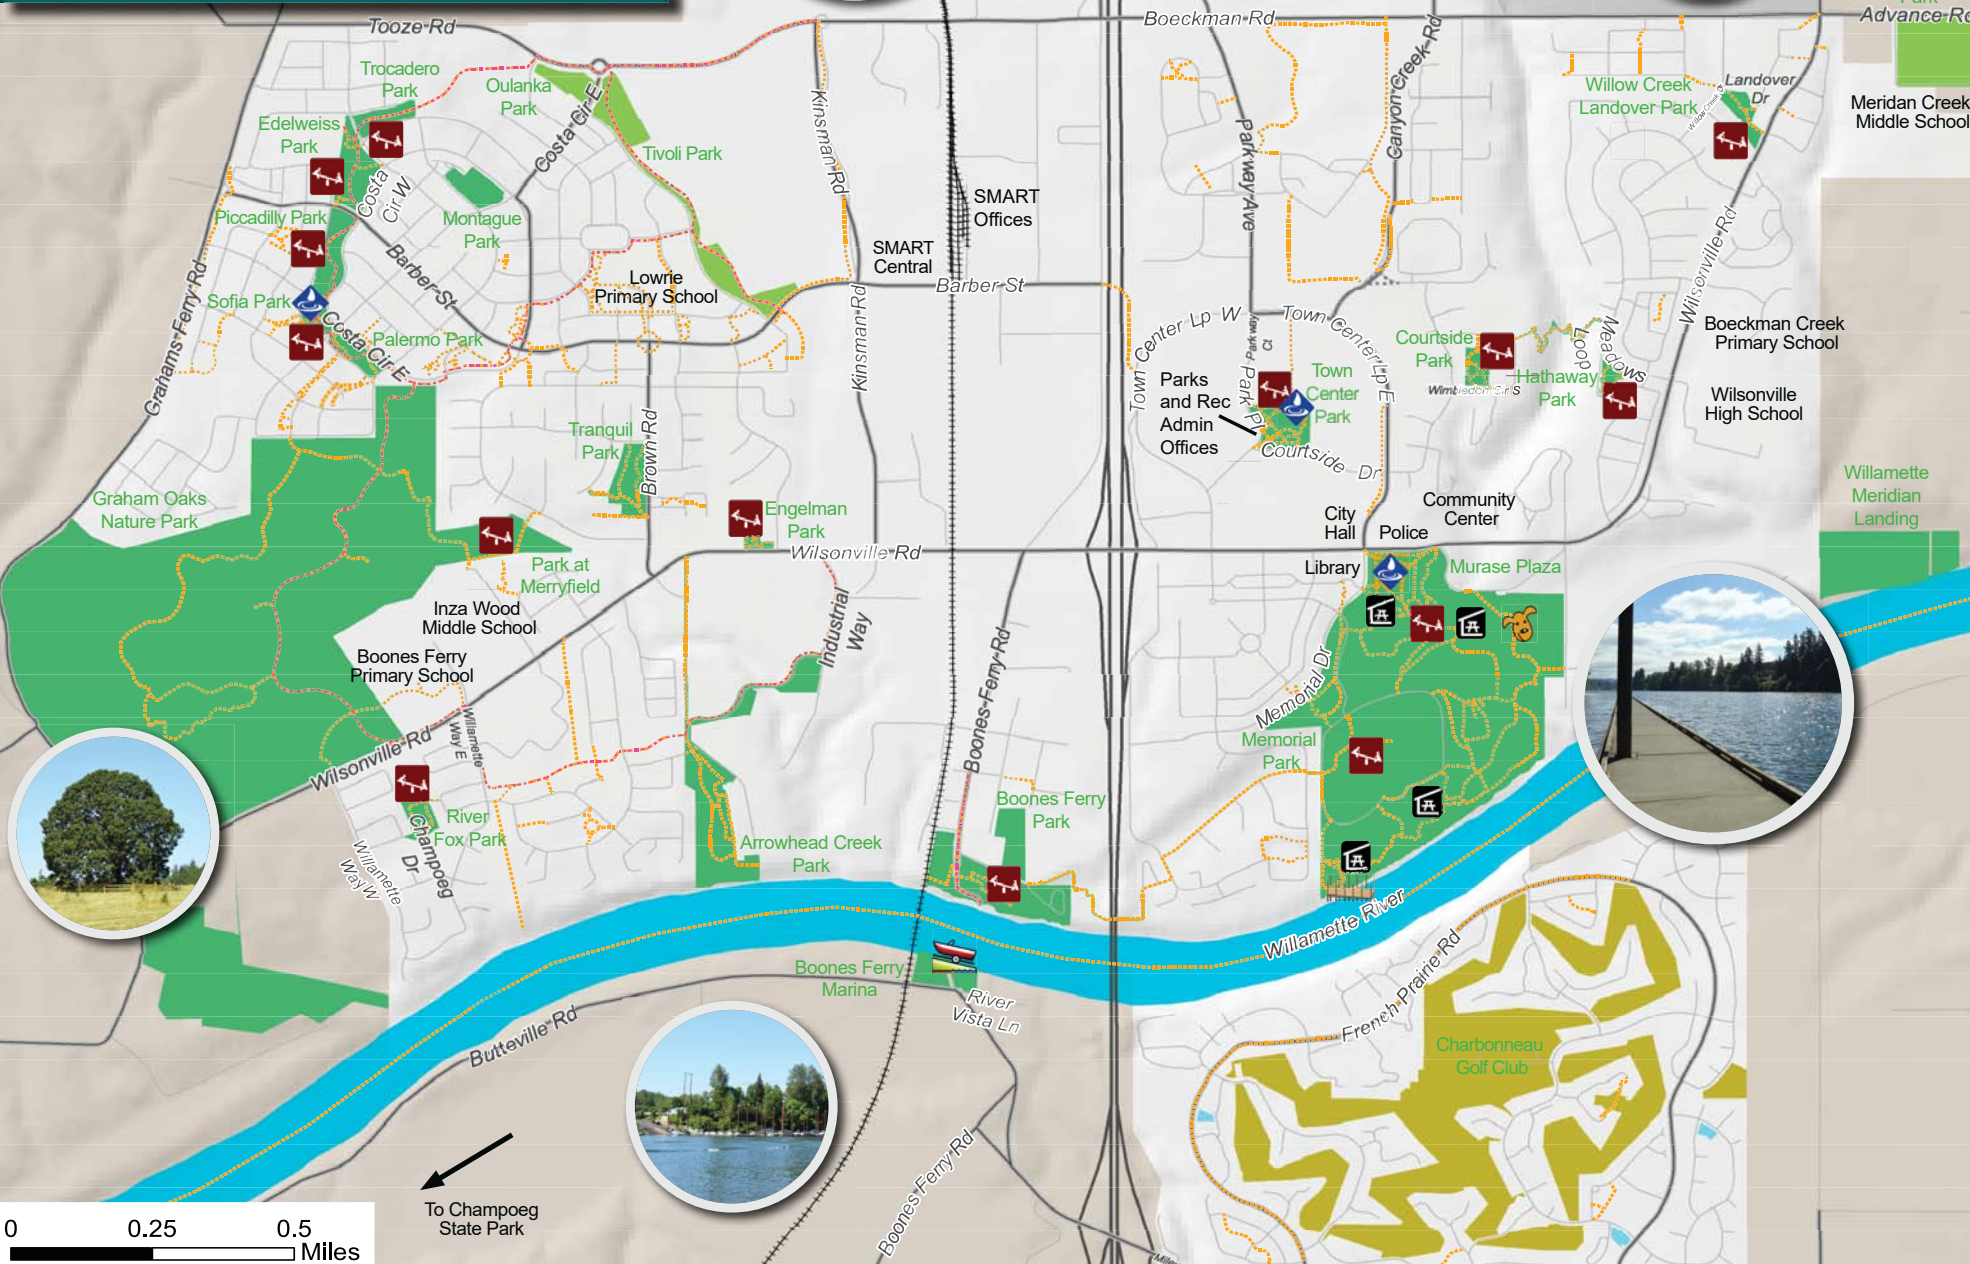

Wilsonville Parks, Trails and Recreation

-  Childrens Play Area
-  Interactive Water Feature
-  Off Leash Dog Area
-  Rentable Shelter
-  Boat Launch
-  Day Use Dock
-  Trails
-  Ice Age Tonquin Trail
-  Parks
-  Planned Parks

To Canby Ferry

Frog Pond Community Park
Advance Rd

Meridan Creek Middle School

Boeckman Creek Primary School

Wilsonville High School

Willamette Meridian Landing

Canyon Creek Park

Willow Creek Landover Park

Landover Dr

Courtside Park

Hathaway Park

Memorial Park

Boones Ferry Park

Charbonneau Golf Club

To Champoeg State Park

0 0.25 0.5 Miles